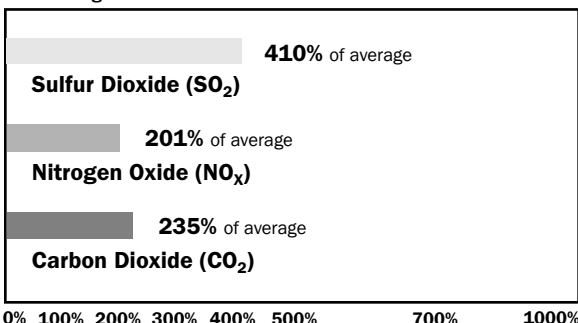

Fuel Sources & Air Emissions to Generate Your Electricity

July 2004 - June 2005 for
US Energy Partners LLC

Fuel Sources

Biomass	less than 1%
Coal	75%
Gas	8%
Hydro	5%
Nuclear	8%
Oil	5%
Solar	0%
Solid Waste	less than 1%
Wind	less than 1%

Total.....100%

(Actual total may vary slightly due to rounding)

Air Emissions Relative to the New York State Average

NYS Average

Fuel and emissions data provided by New York State Department of Public Service, 3 Empire State Plaza, Albany, NY 12223