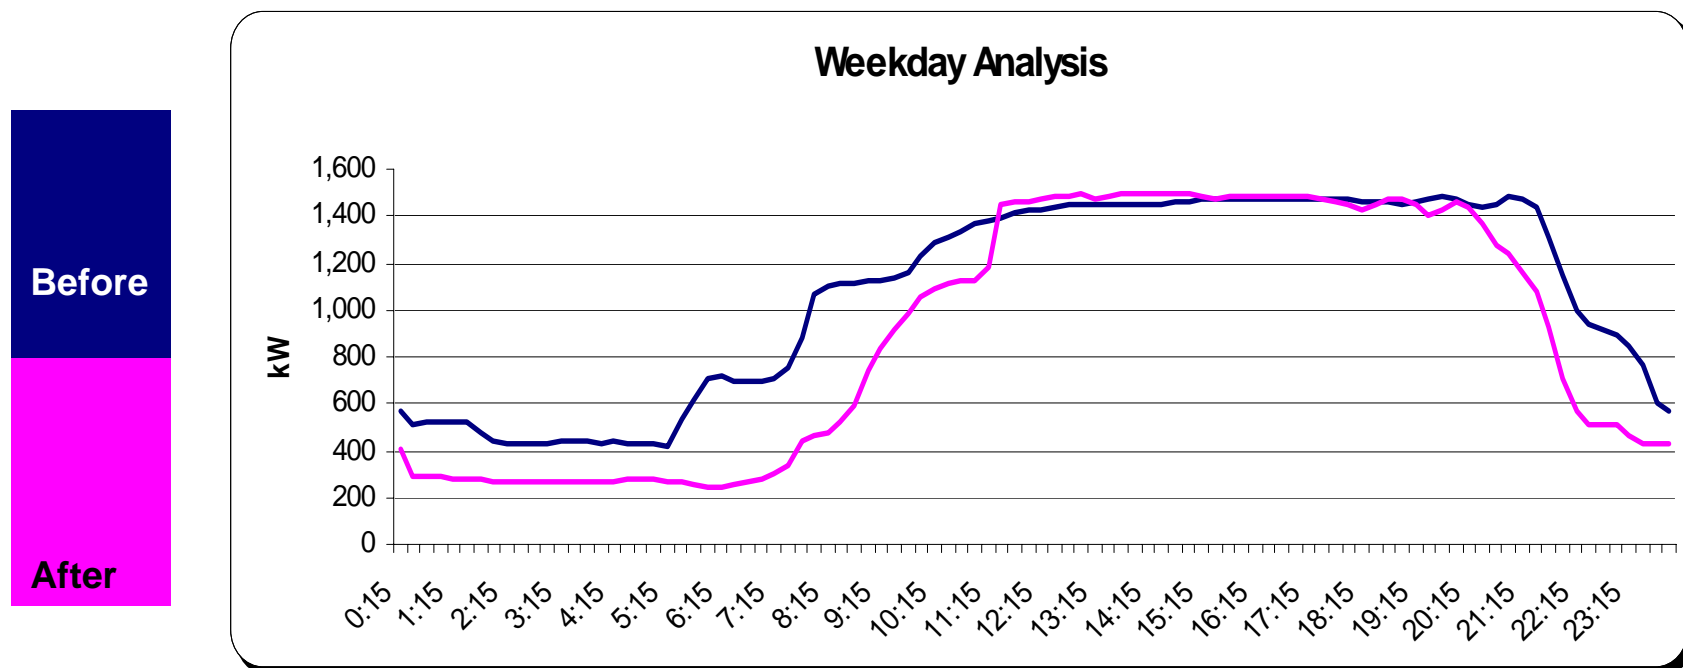

Would you drive a car without any gauges?

**Why operate your facility without one?
Use Energy Profiler Online (EPO) as your gauge for electric use.**

Energy Profiler Online (EPO)

Your Energy Management Tool

- Monitor your energy usage and peak demands.
- Identify usage patterns that can be adjusted for savings.
- Ability to monitor your Power Factor.
- Ability to set Alarms.
- Assist in budgeting. Specific time period analysis.
- Provides crucial information to shop wisely for power suppliers.

Identify wasteful usage in your facility with EPO!

For this customer the payback for the subscription was 19 HOURS or savings of \$399 a day!

Energy Profiler Online (EPO)

- *Annual subscription for one account is \$321.*
- *Each additional account is \$275.*
- *Payback can be within days!*
- *Modem Meter and Pulse Service also available.*
- *24/7 Online access for any one with an ID and Password.*