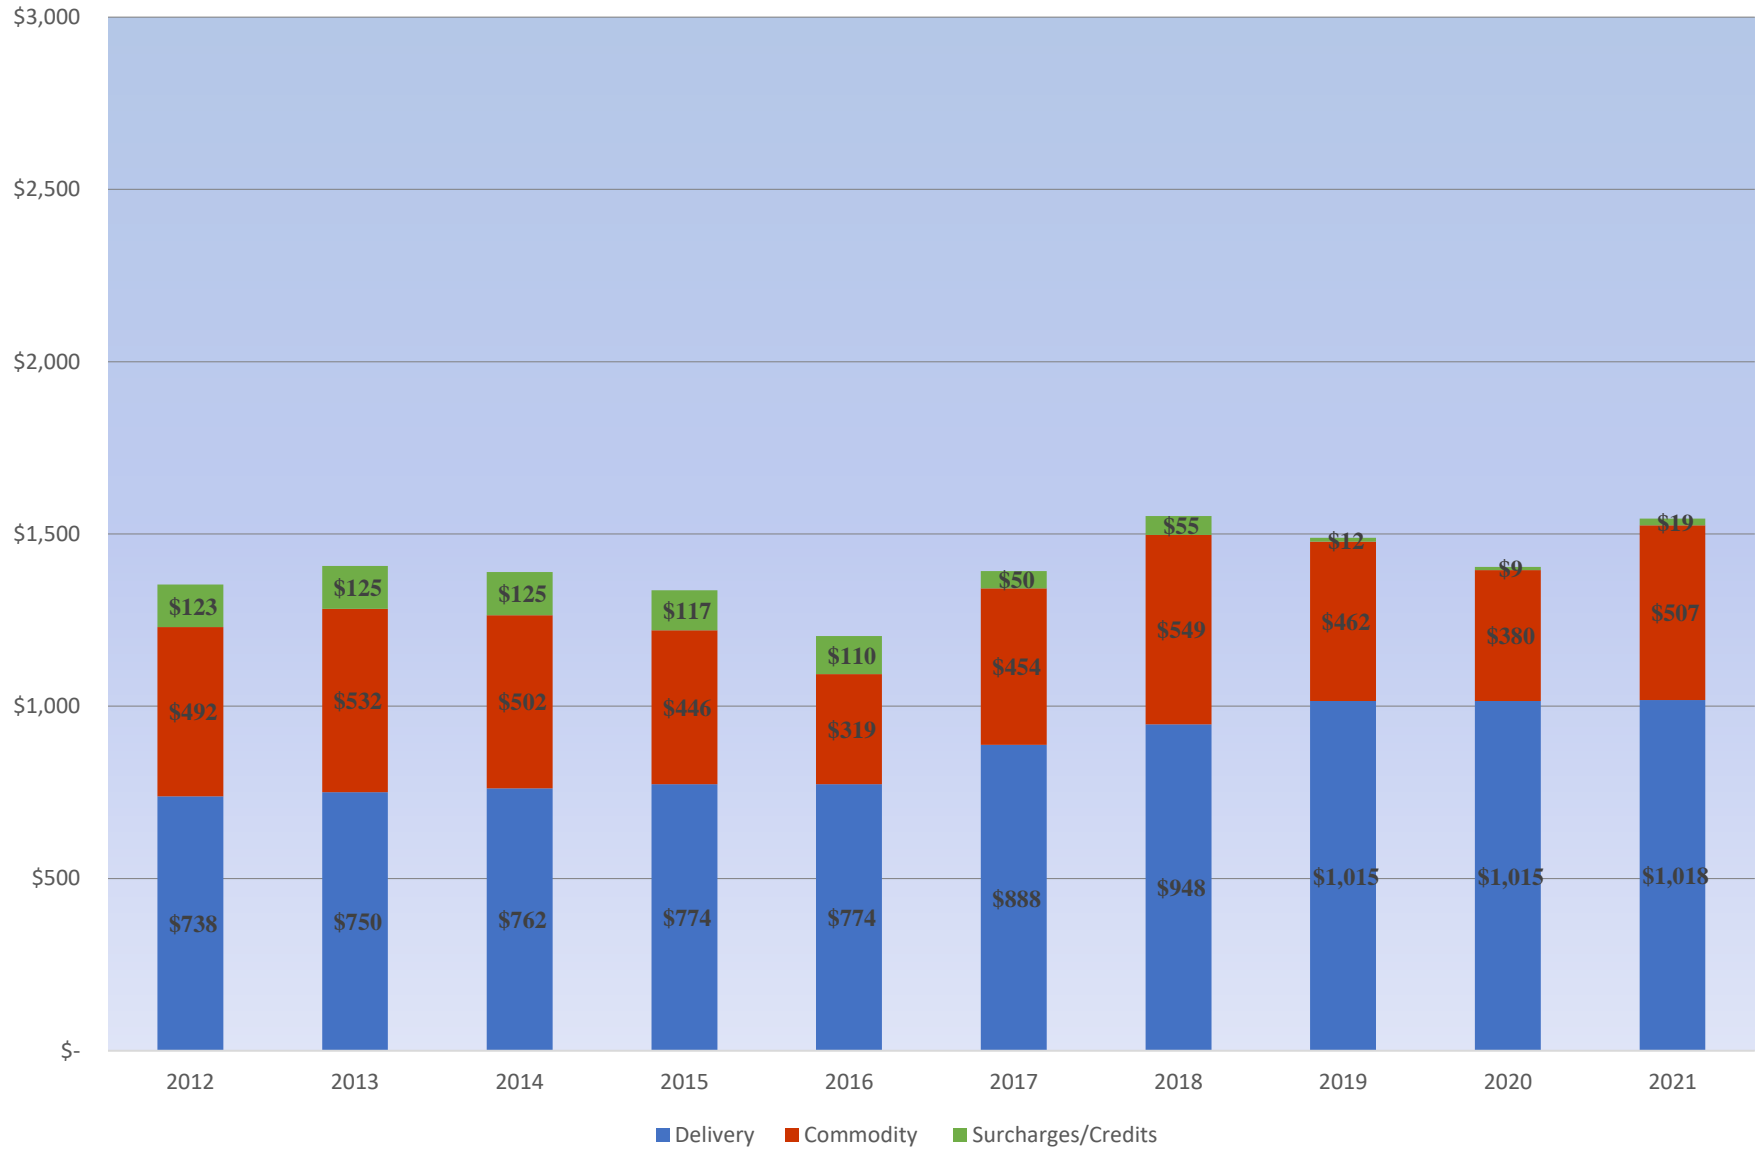

Keyspan Gas East Company d/b/a National Grid New York (KEDLI)
Average Annual Residential Heating Bill
(1,000 Therm Annual Usage)

Keyspan Gas East Company d/b/a National Grid New York (KEDLI)
Average Annual Commercial and Industrial Heating Bill
(4,000 Therm Annual Usage)