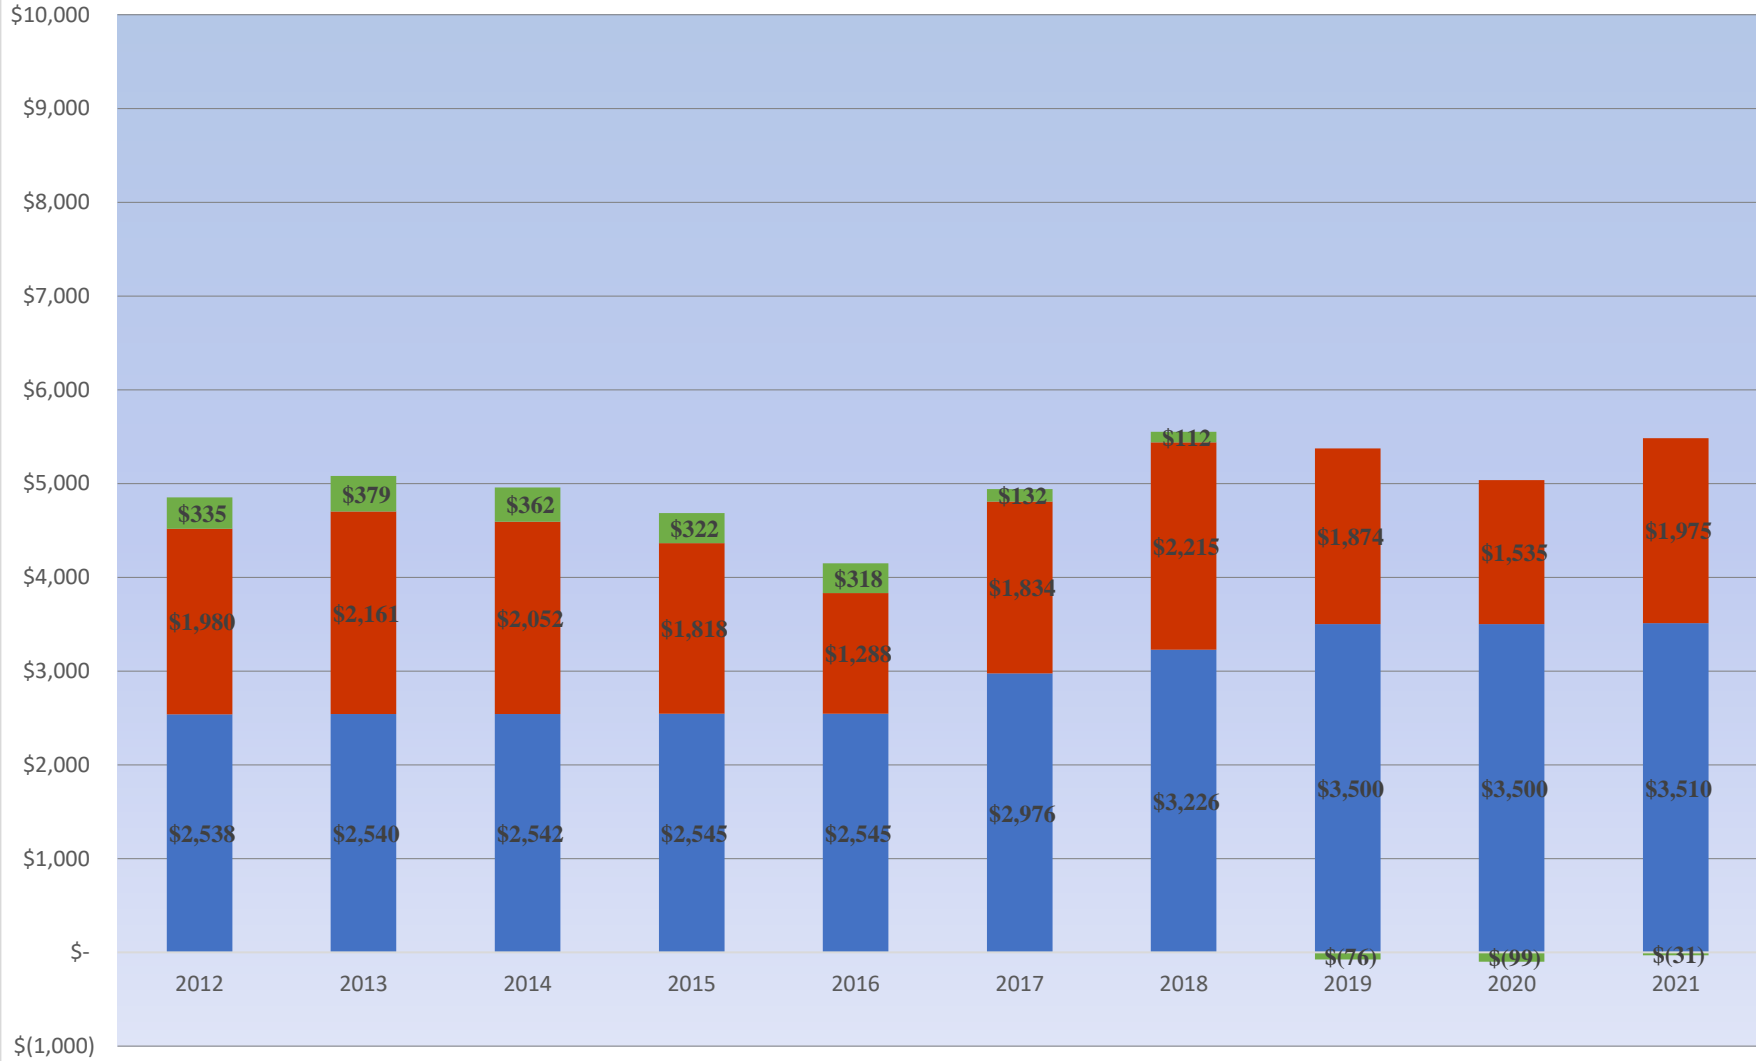

Keyspan Gas East Company d/b/a National Grid New York (KEDLI)
Average Annual Residential Heating Bill
(1,000 Therm Annual Usage)

Keyspan Gas East Company d/b/a National Grid New York (KEDLI)
Average Annual Commercial and Industrial Heating Bill
(4,000 Therm Annual Usage)