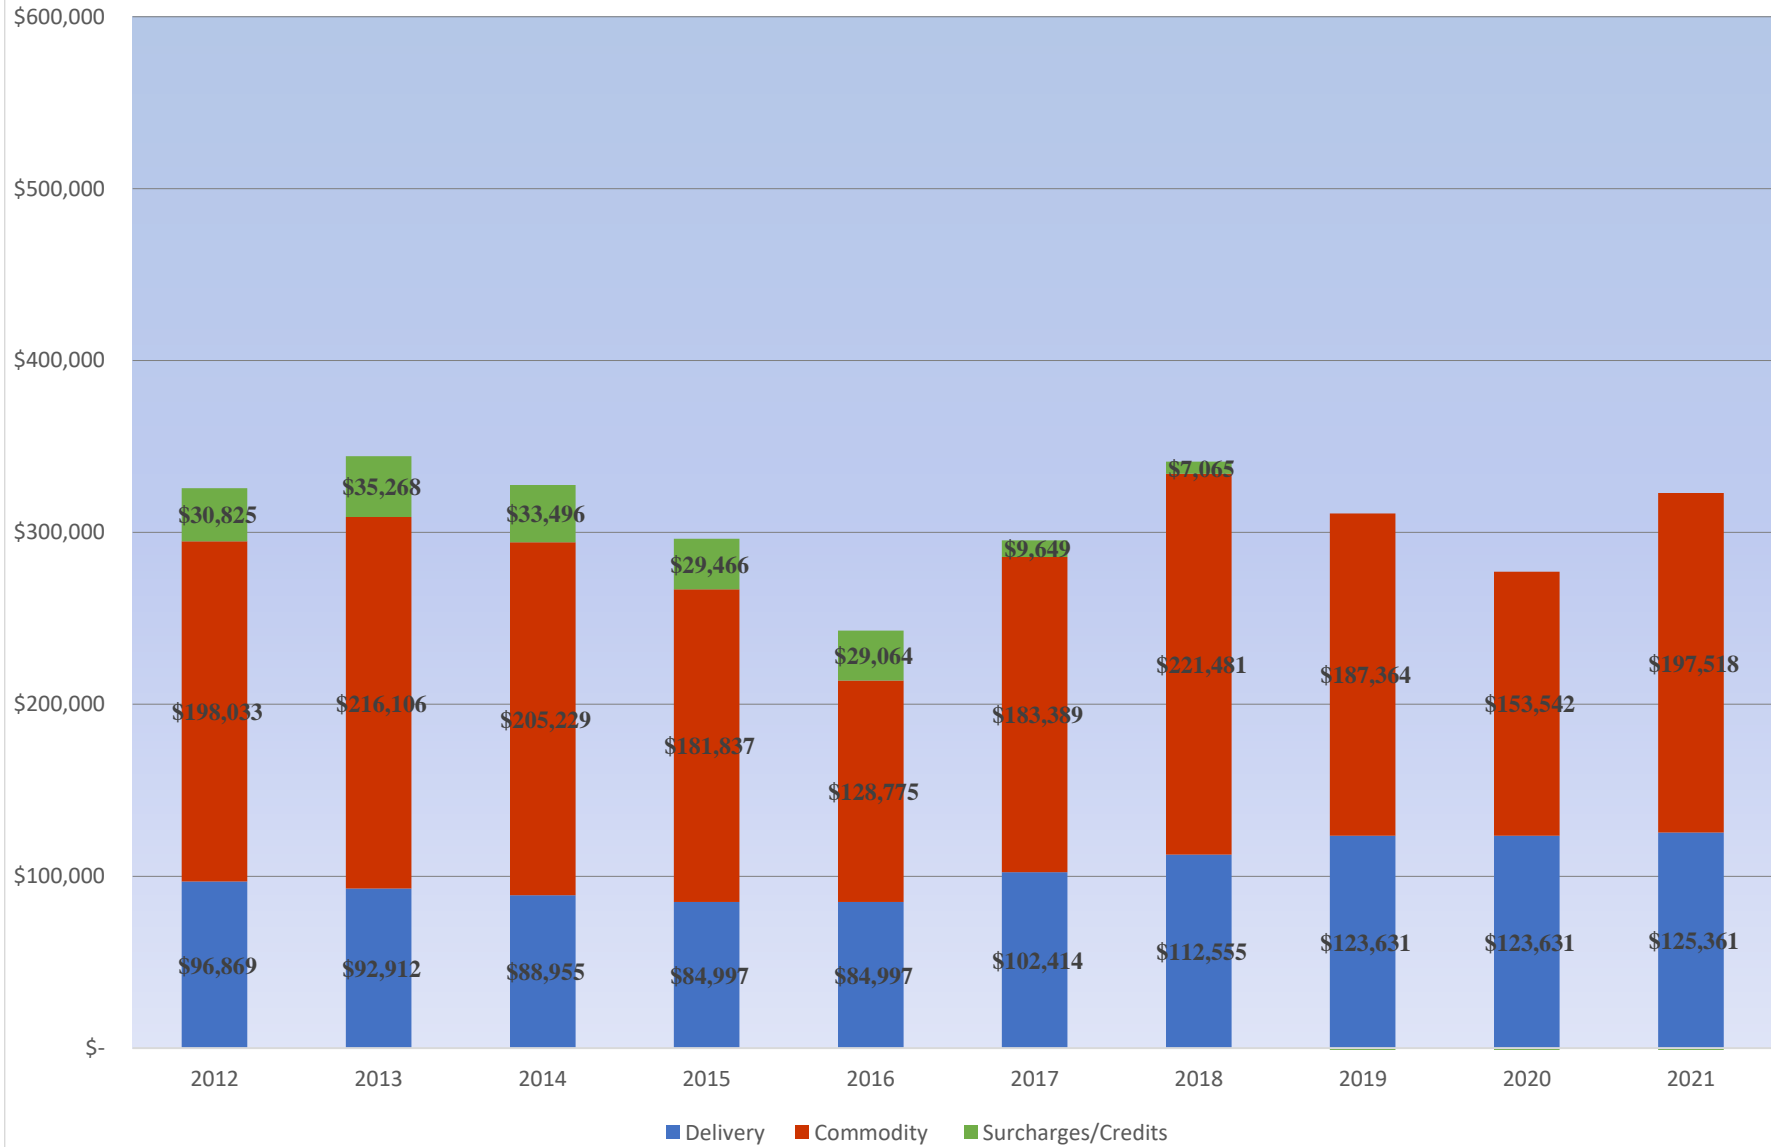

**Keyspan Gas East Company d/b/a National Grid New York (KEDLI)
Average Annual Commercial and Industrial Heating Bill
(400,000 Therm Annual Usage)**